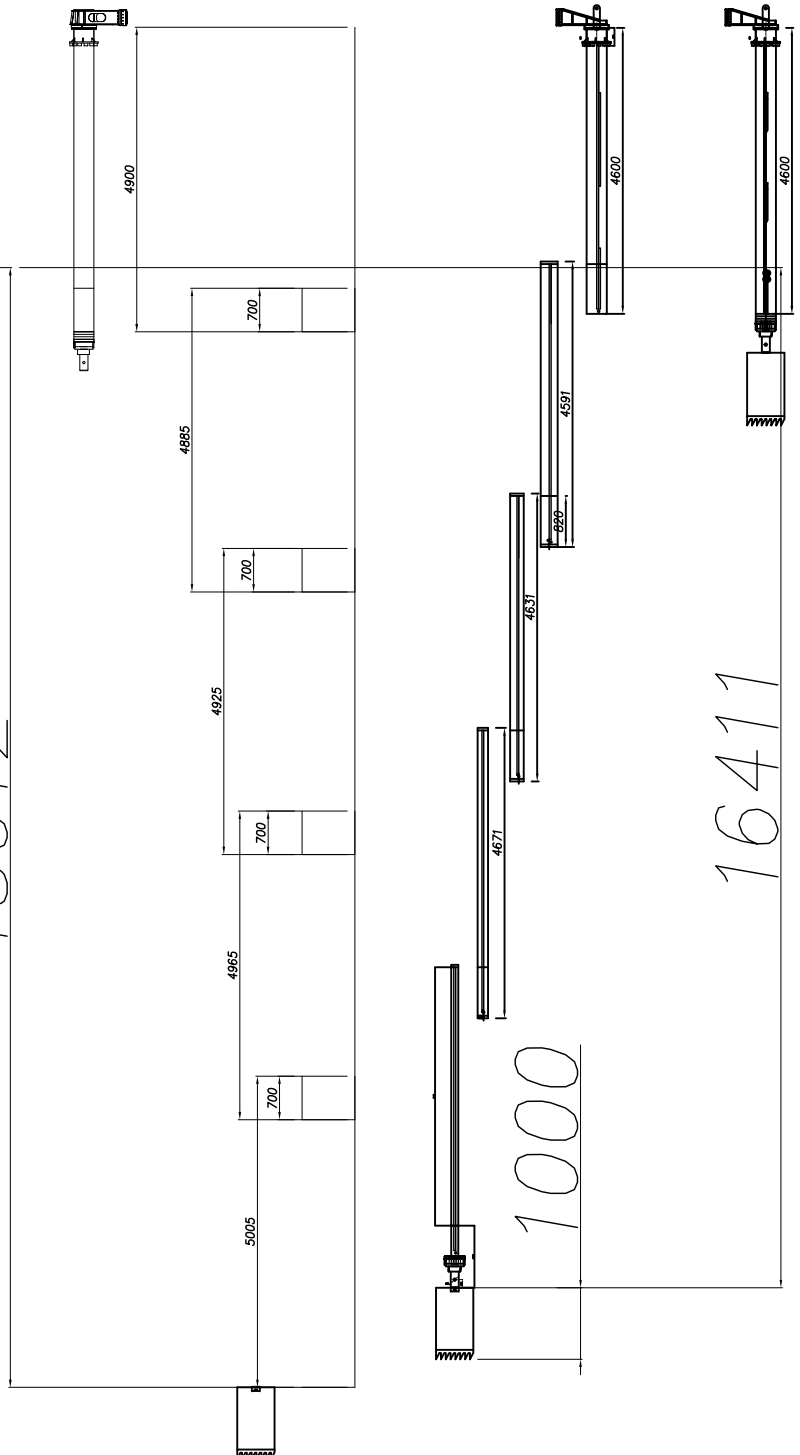

CF4 ON TRUCK
5 ELEM L 4885
18 Mt + UT

CF6 ON TRACKS
5 ELEM L 4600
16.4 Mt + UT

18012

1000

16411

This document was created with Win2PDF available at <http://www.daneprairie.com>.
The unregistered version of Win2PDF is for evaluation or non-commercial use only.