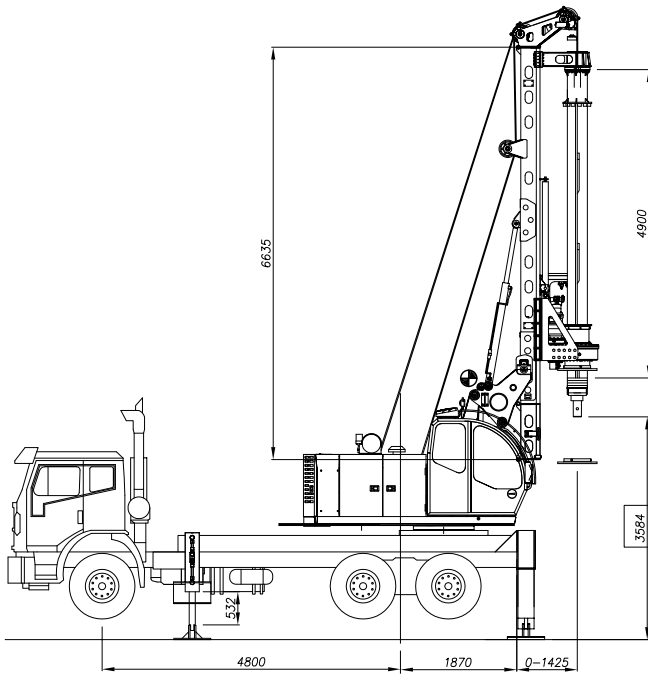

CF4 ON TRUCK
5 ELEM L 4885
18 Mt + UT

CF6 ON TRACKS
5 ELEM L 4600
16.4 Mt + UT

18012

1000

16411

This document was created with Win2PDF available at <http://www.daneprairie.com>.
The unregistered version of Win2PDF is for evaluation or non-commercial use only.